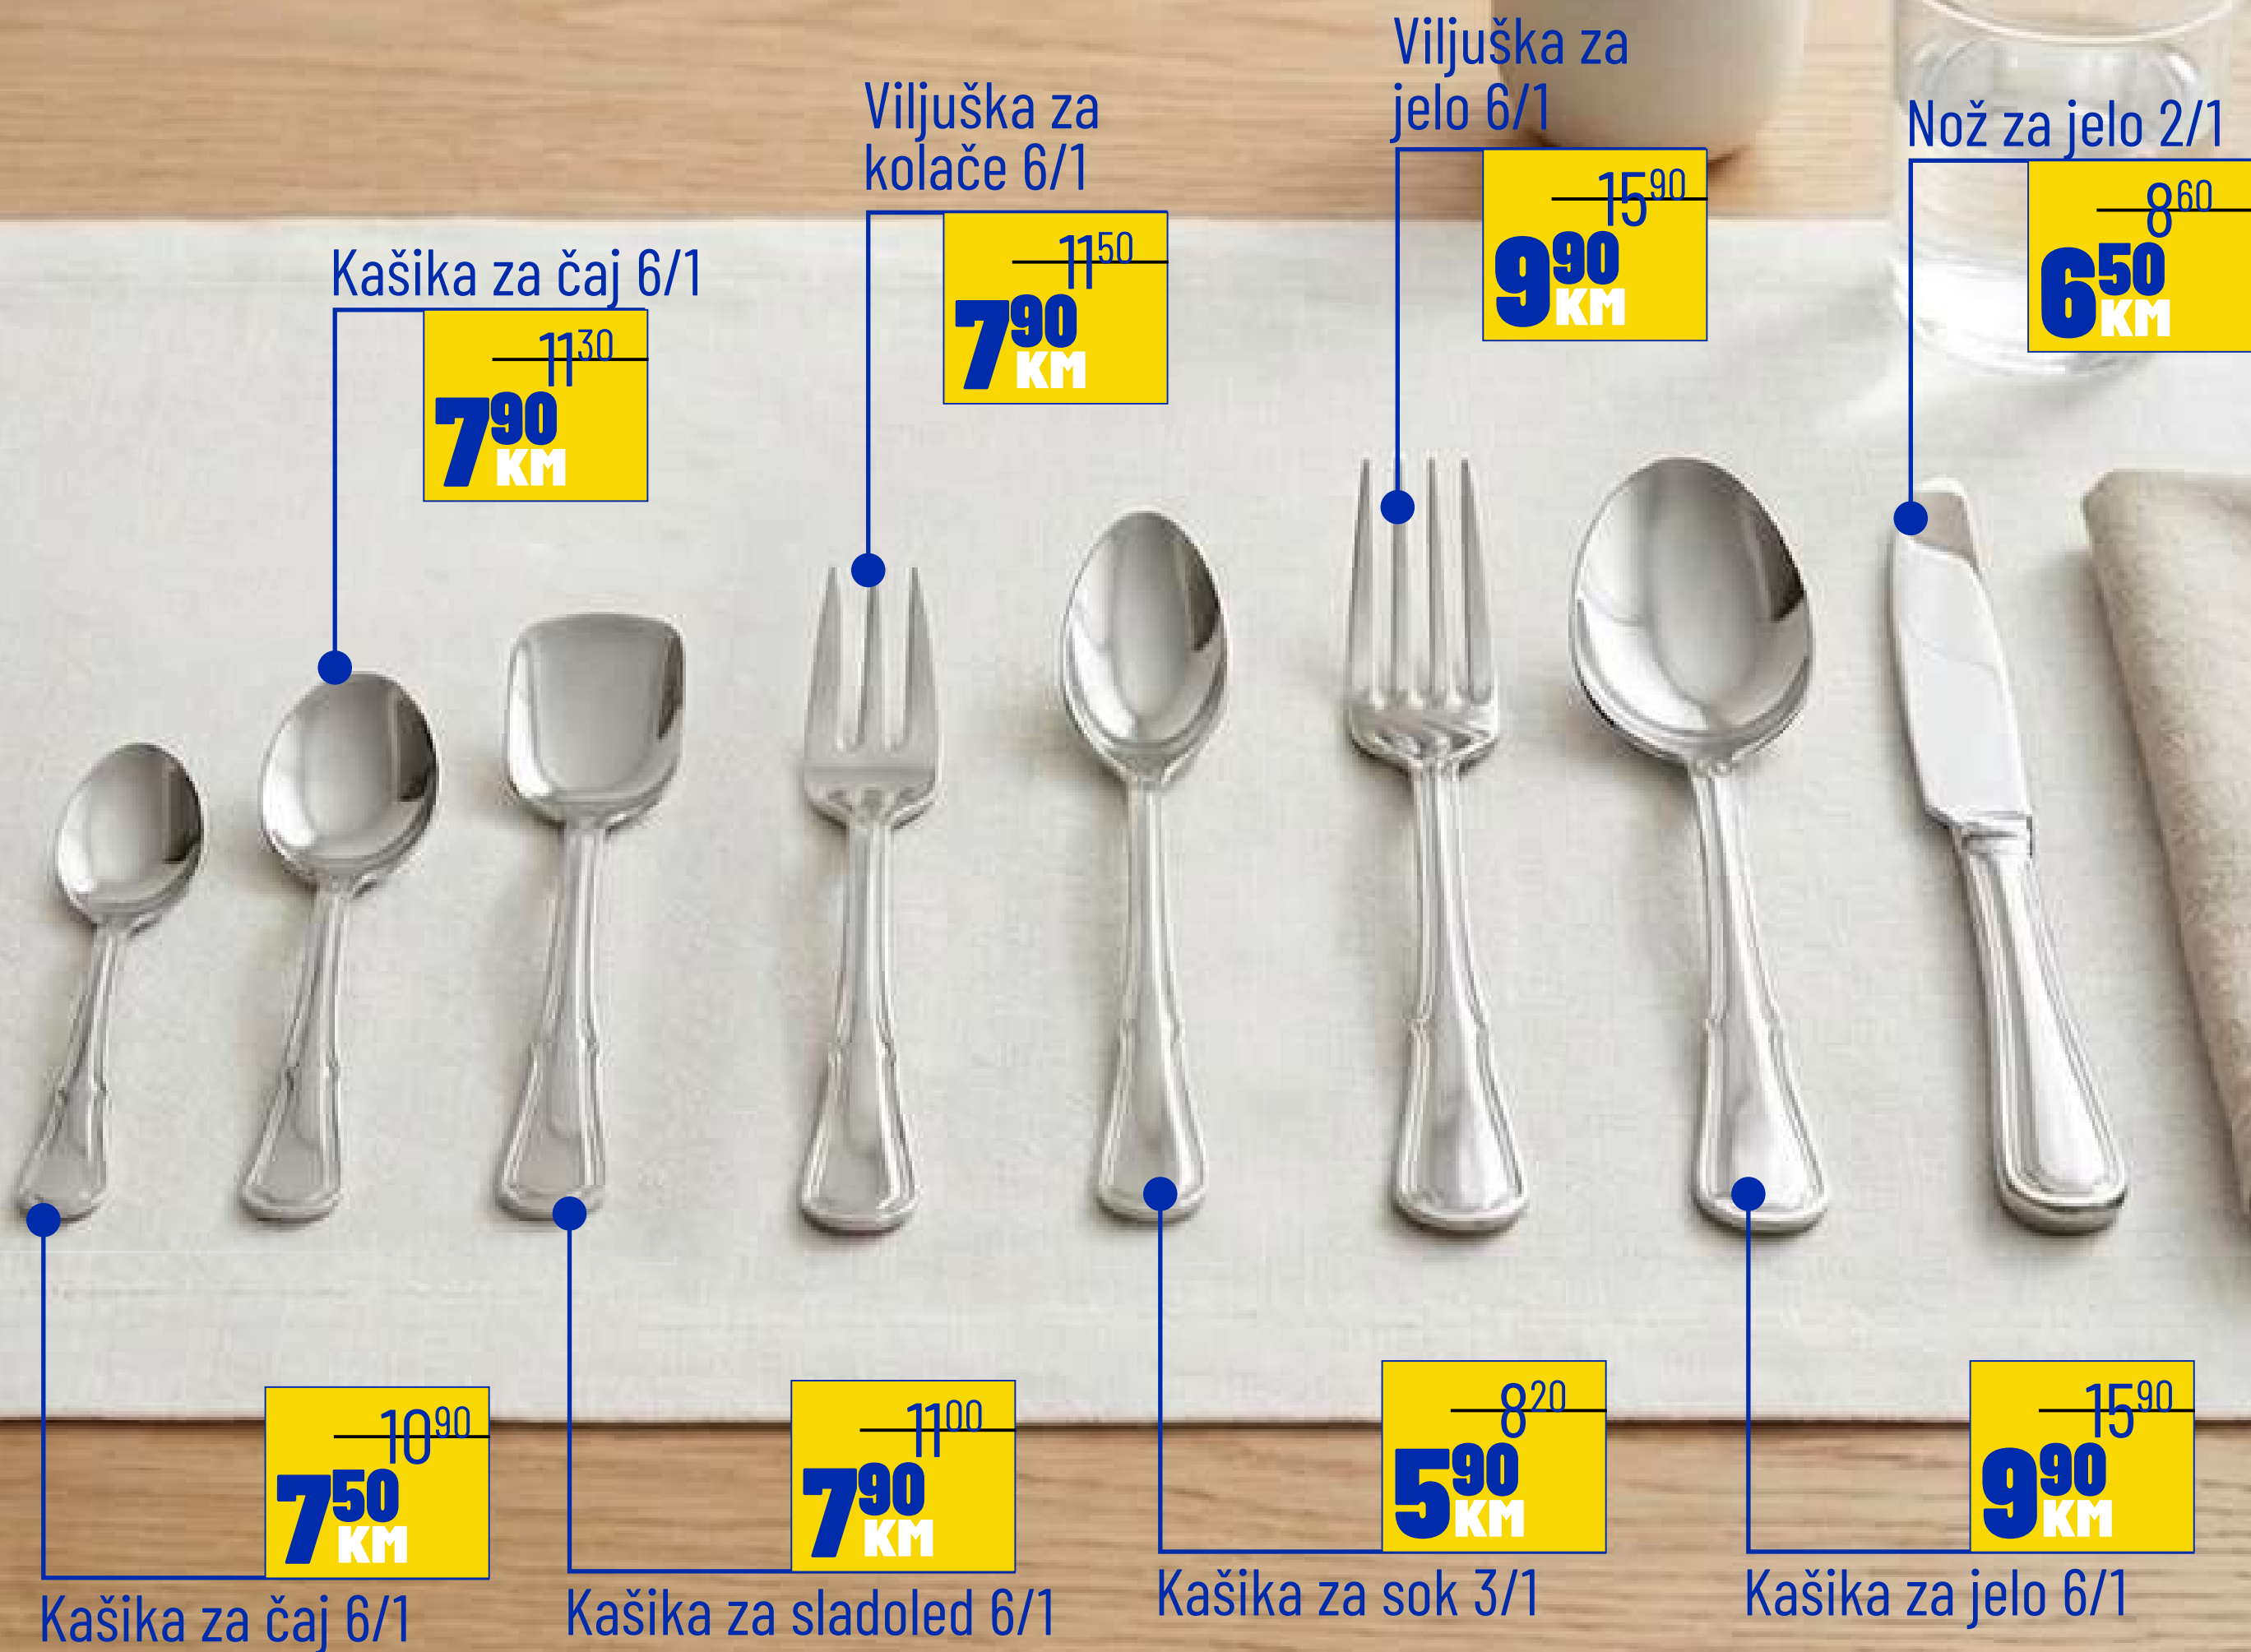

Čaša set 6/1 340mL

Escajg Inglese